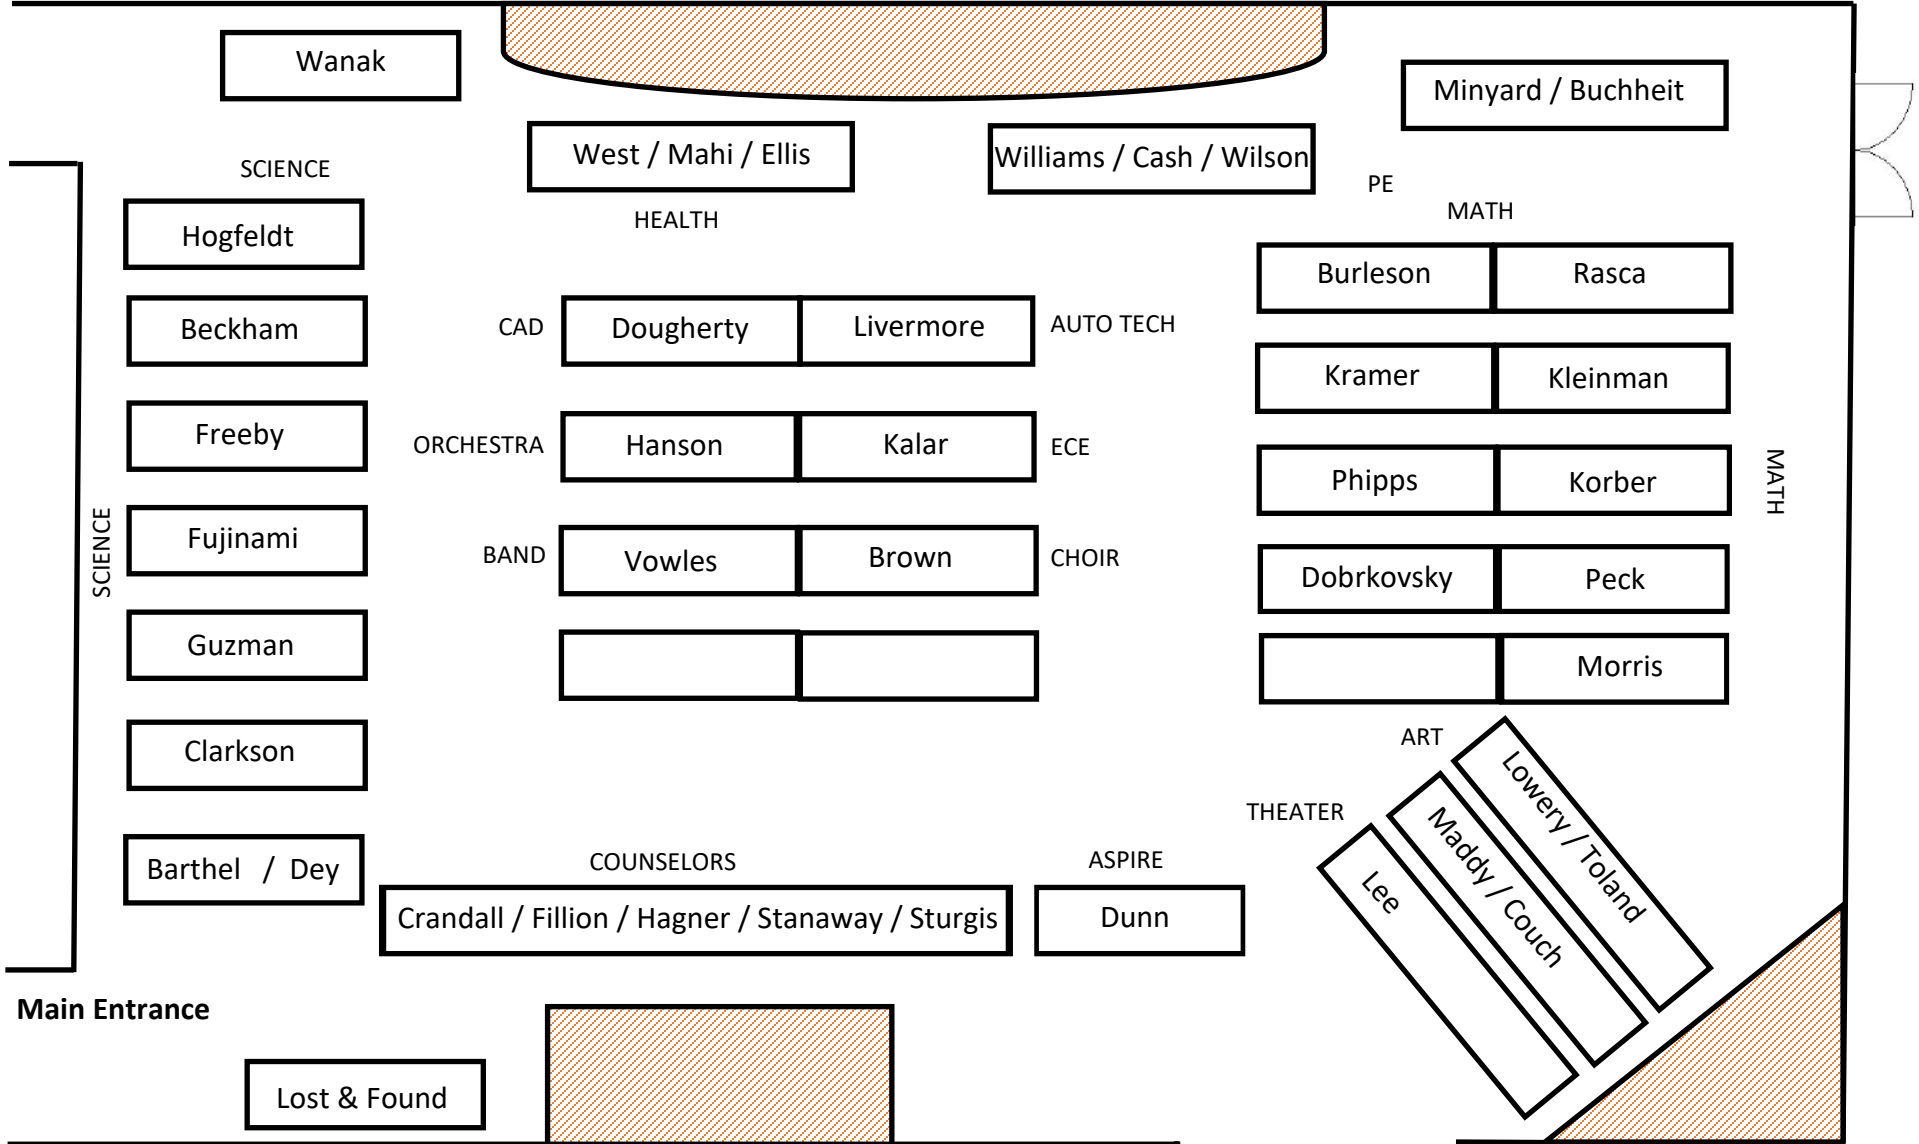

Schueller in
Oly Lounge

Sprague High School Parent—Teacher Conferences

COMMONS

To College &
Career Center

Main Entrance

Lost & Found

Crumley 103 / Dohman 103 / Hedgepeth 109 / Howe 129 / Masee 112 /
Mihm 104 / Nevel 108 / Schirmer 105 / Smith 110 / Warren 107