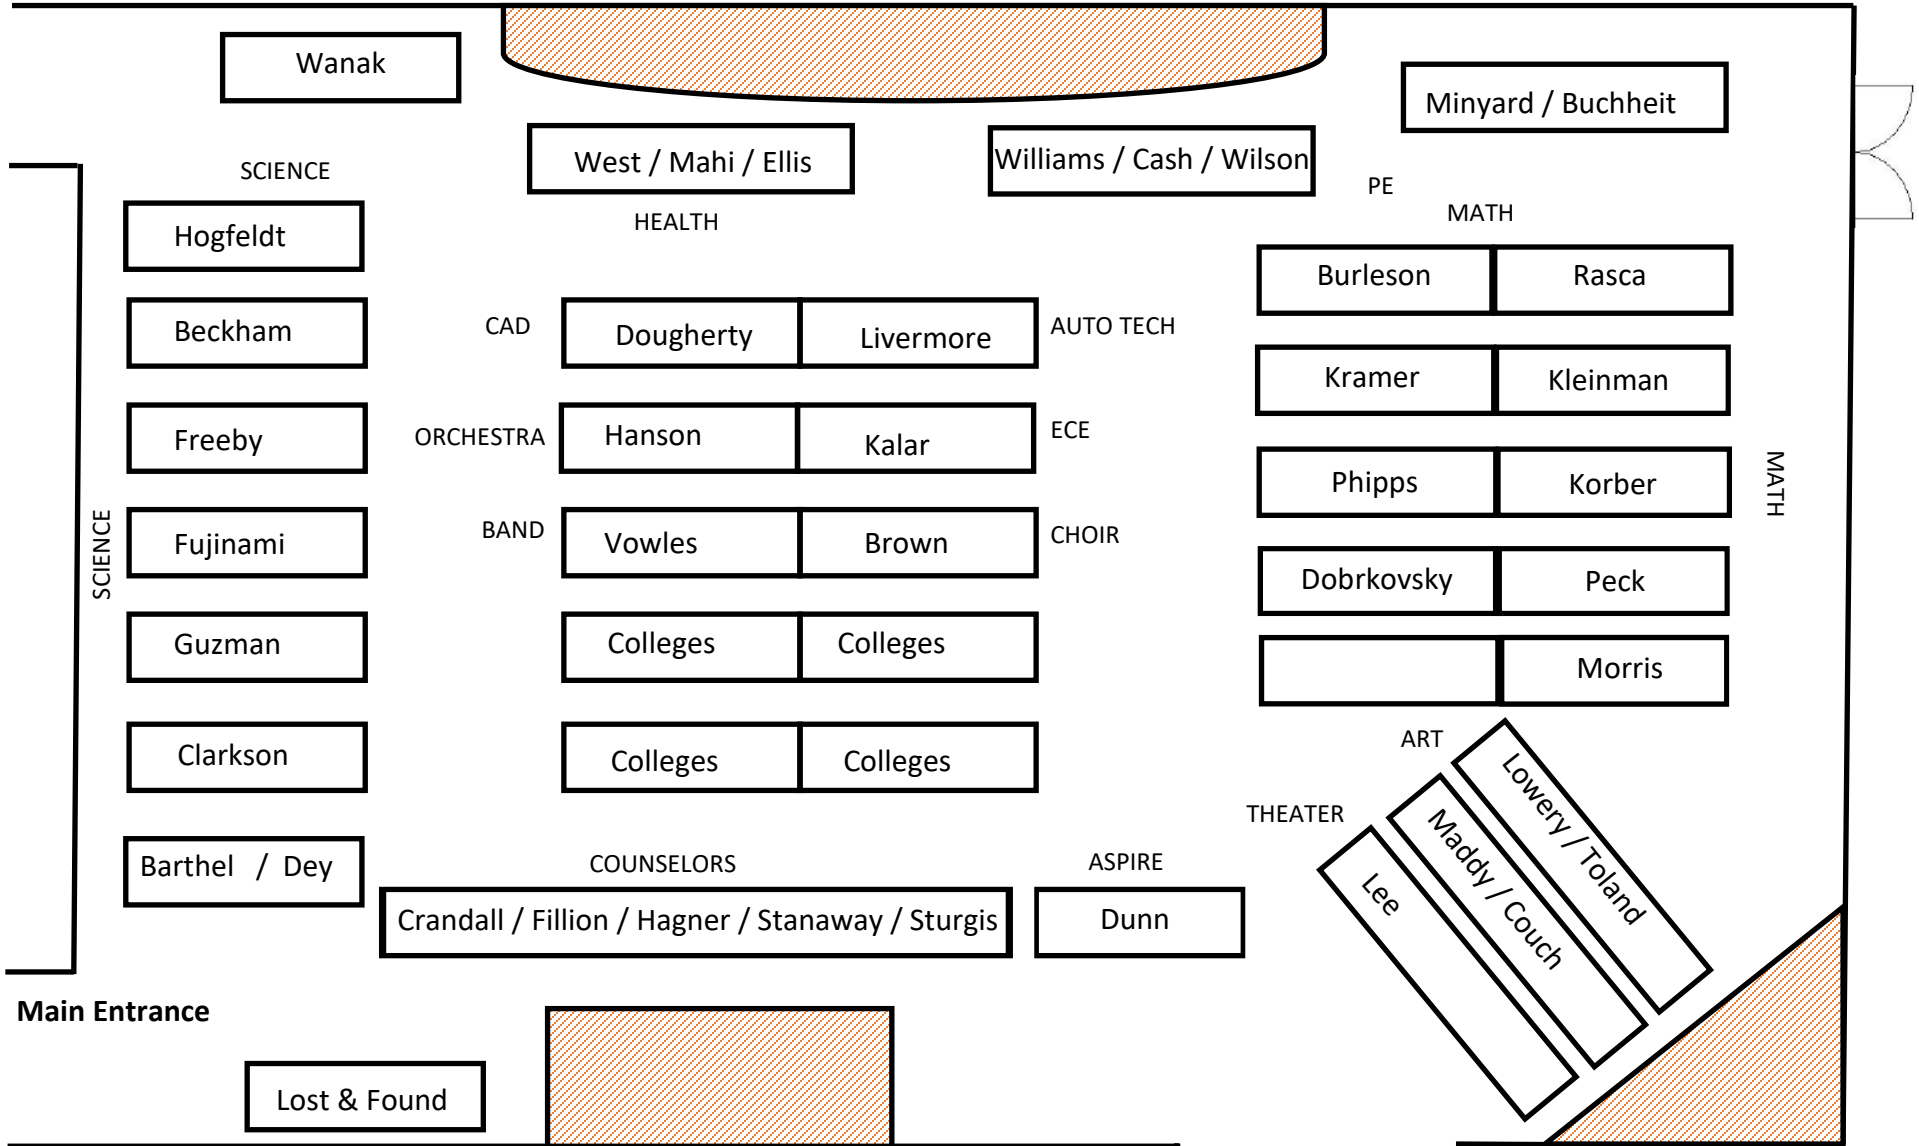

Schueller in
Oly Lounge

Sprague High School Parent—Teacher Conferences

COMMONS

To College &
Career Center

Main Entrance

Lost & Found

Crumley 103 / Dohman 103 / Hedgepeth 109 / Howe 129 / Masee 112 /
Mihm 104 / Nevel 108 / Schirmer 105 / Smith 110 / Warren 107